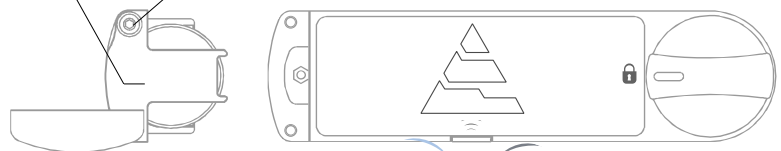

Key-fobs:

The MicroIQ lock can be paired with one control key fob and one user key fob.

Multiple key fobs of the same code can be used to access the lock.

Each lock has a unique serial number to distinguish what lock was accessed.

3V CR2032 lithium battery

Security screw