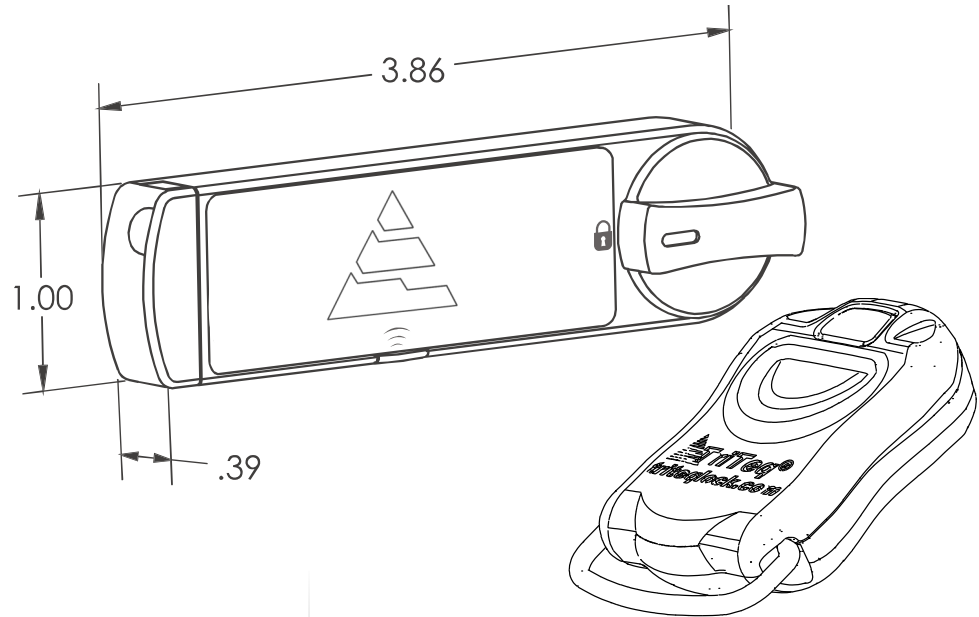

MicroIQ™ CA

CORE LOCK REPLACEMENT - AUTOTRAQ

The smallest
footprint in
the industry

HIGHLIGHTS :

- External dimensions: H 1.00" W 3.86" D 0.39"
- Finishes: satin chrome or black
- Fit: direct replacement for Haworth, Herman Miller, HON, Hudson, Kimball, Knoll, Steelcase, Timberline, Wesco and many more
- Configurations: vertical up, vertical down, left and right hand models
- Access: by AutoTraQ control and user key fobs
- Audit trail: provides records of all access attempts
- Data recorded: lock ID, user ID, time and date
- Applications: storage cabinets, lockers, desks, furniture, offices, school, hospitals, health clubs, mail boxes, doors, drawers, tool cabinets, medical storage, file cabinets