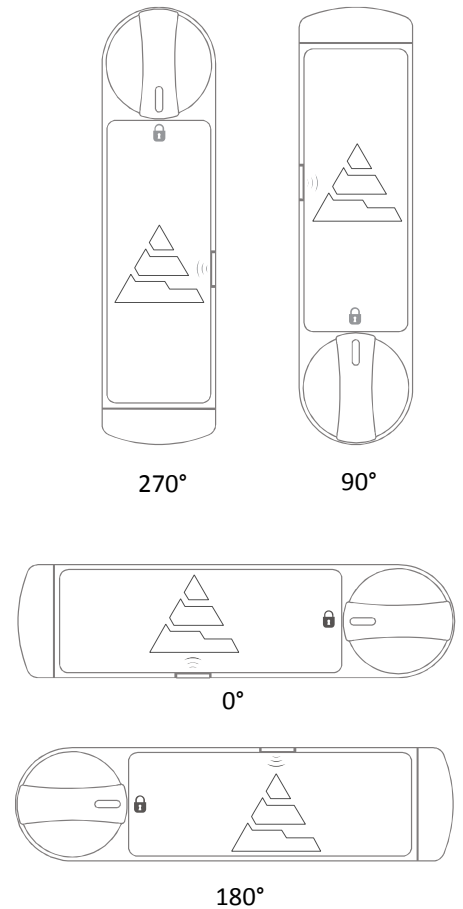

Spindles and Tumblers Configurations:

Manufacturer	Core numbers replaced	Driver or Retaining Tumbler
Herman Miller	UM226 - UM427 LL226-LL427 M001 - M165 ES101 - ES200	
Haworth	HW001 - HW300 ML401 - ML700 SL001 - SL300 ES101 - ES200 ML001 - ML300	
Knoll	H6001-H6250, K001-K250	
Hudson	ES101-ES200	
Kimball	001_125, HK1-HK250	
Kimball	001-500	
Timberline	351TA - 999TA 100TC - 999TC 100TB - 999TB	
Hon	101E-225E	
Wesko	W401 - W630 T601 - T750 P1 - P180	
Steelcase	13263-0B-CD	

Orientation options: